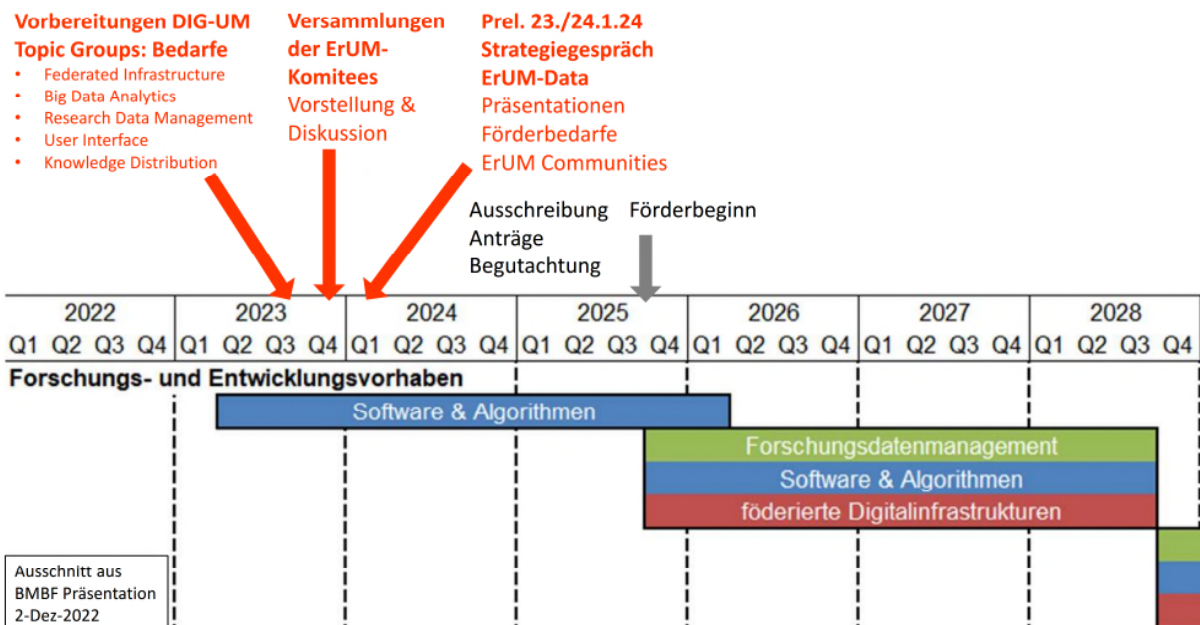

Zoommeeting Chairs & Deputies Topic Groups 7.9.2023, 8:30-9:15

Fl, Markus Demleitner, Kilian Schwarz, BDA, Jan Steinheimer, RDM, UI, Tim Ruhe, KD Dirk Lützenkirchen-Hecht, RPB, ErUM-Data-Hub: Angela Warkentin, SP, Martin Erdmann

DIG-UM Roadmap for ErUM-Data funding

Starting in Q4/2025, the BMBF plans to fund research projects in the ErUM-Data areas of

1. research data management,
2. software& algorithms,
3. federated digital infrastructures.

There will be (tentative place and date) **a strategy meeting in Hamburg on 23-24 Jan 2024**. The BMBF invites a limited number of representatives from DIG-UM and others. A preview of the preliminary invitation list was available at today's meeting and was considered very reasonable. It is anticipated that there will be keynote presentations on funding needs from the DIG-UM Spokesperson and Topic Group Chairpersons.

Action Items:

1. All Topic Groups please summarize in key words the funding needs of their area on a slide and present the slide to the Digitization Board on 21-Sep-2023
2. The representatives of the 8 ErUM committees on the Digitization Board please prepare their committees to present and discuss the funding needs at the quarterly or annual meetings.

DIG-UM: Prel. Roadmap zur ErUM-Data Förderung Q4/2025

Next Meetings:

Next Meeting 21-Sep-2023, 8:30-9:30 **Digitization Board**

Next Meeting 5-Oct-2023, 8:30-9:30 **Topic Groups**